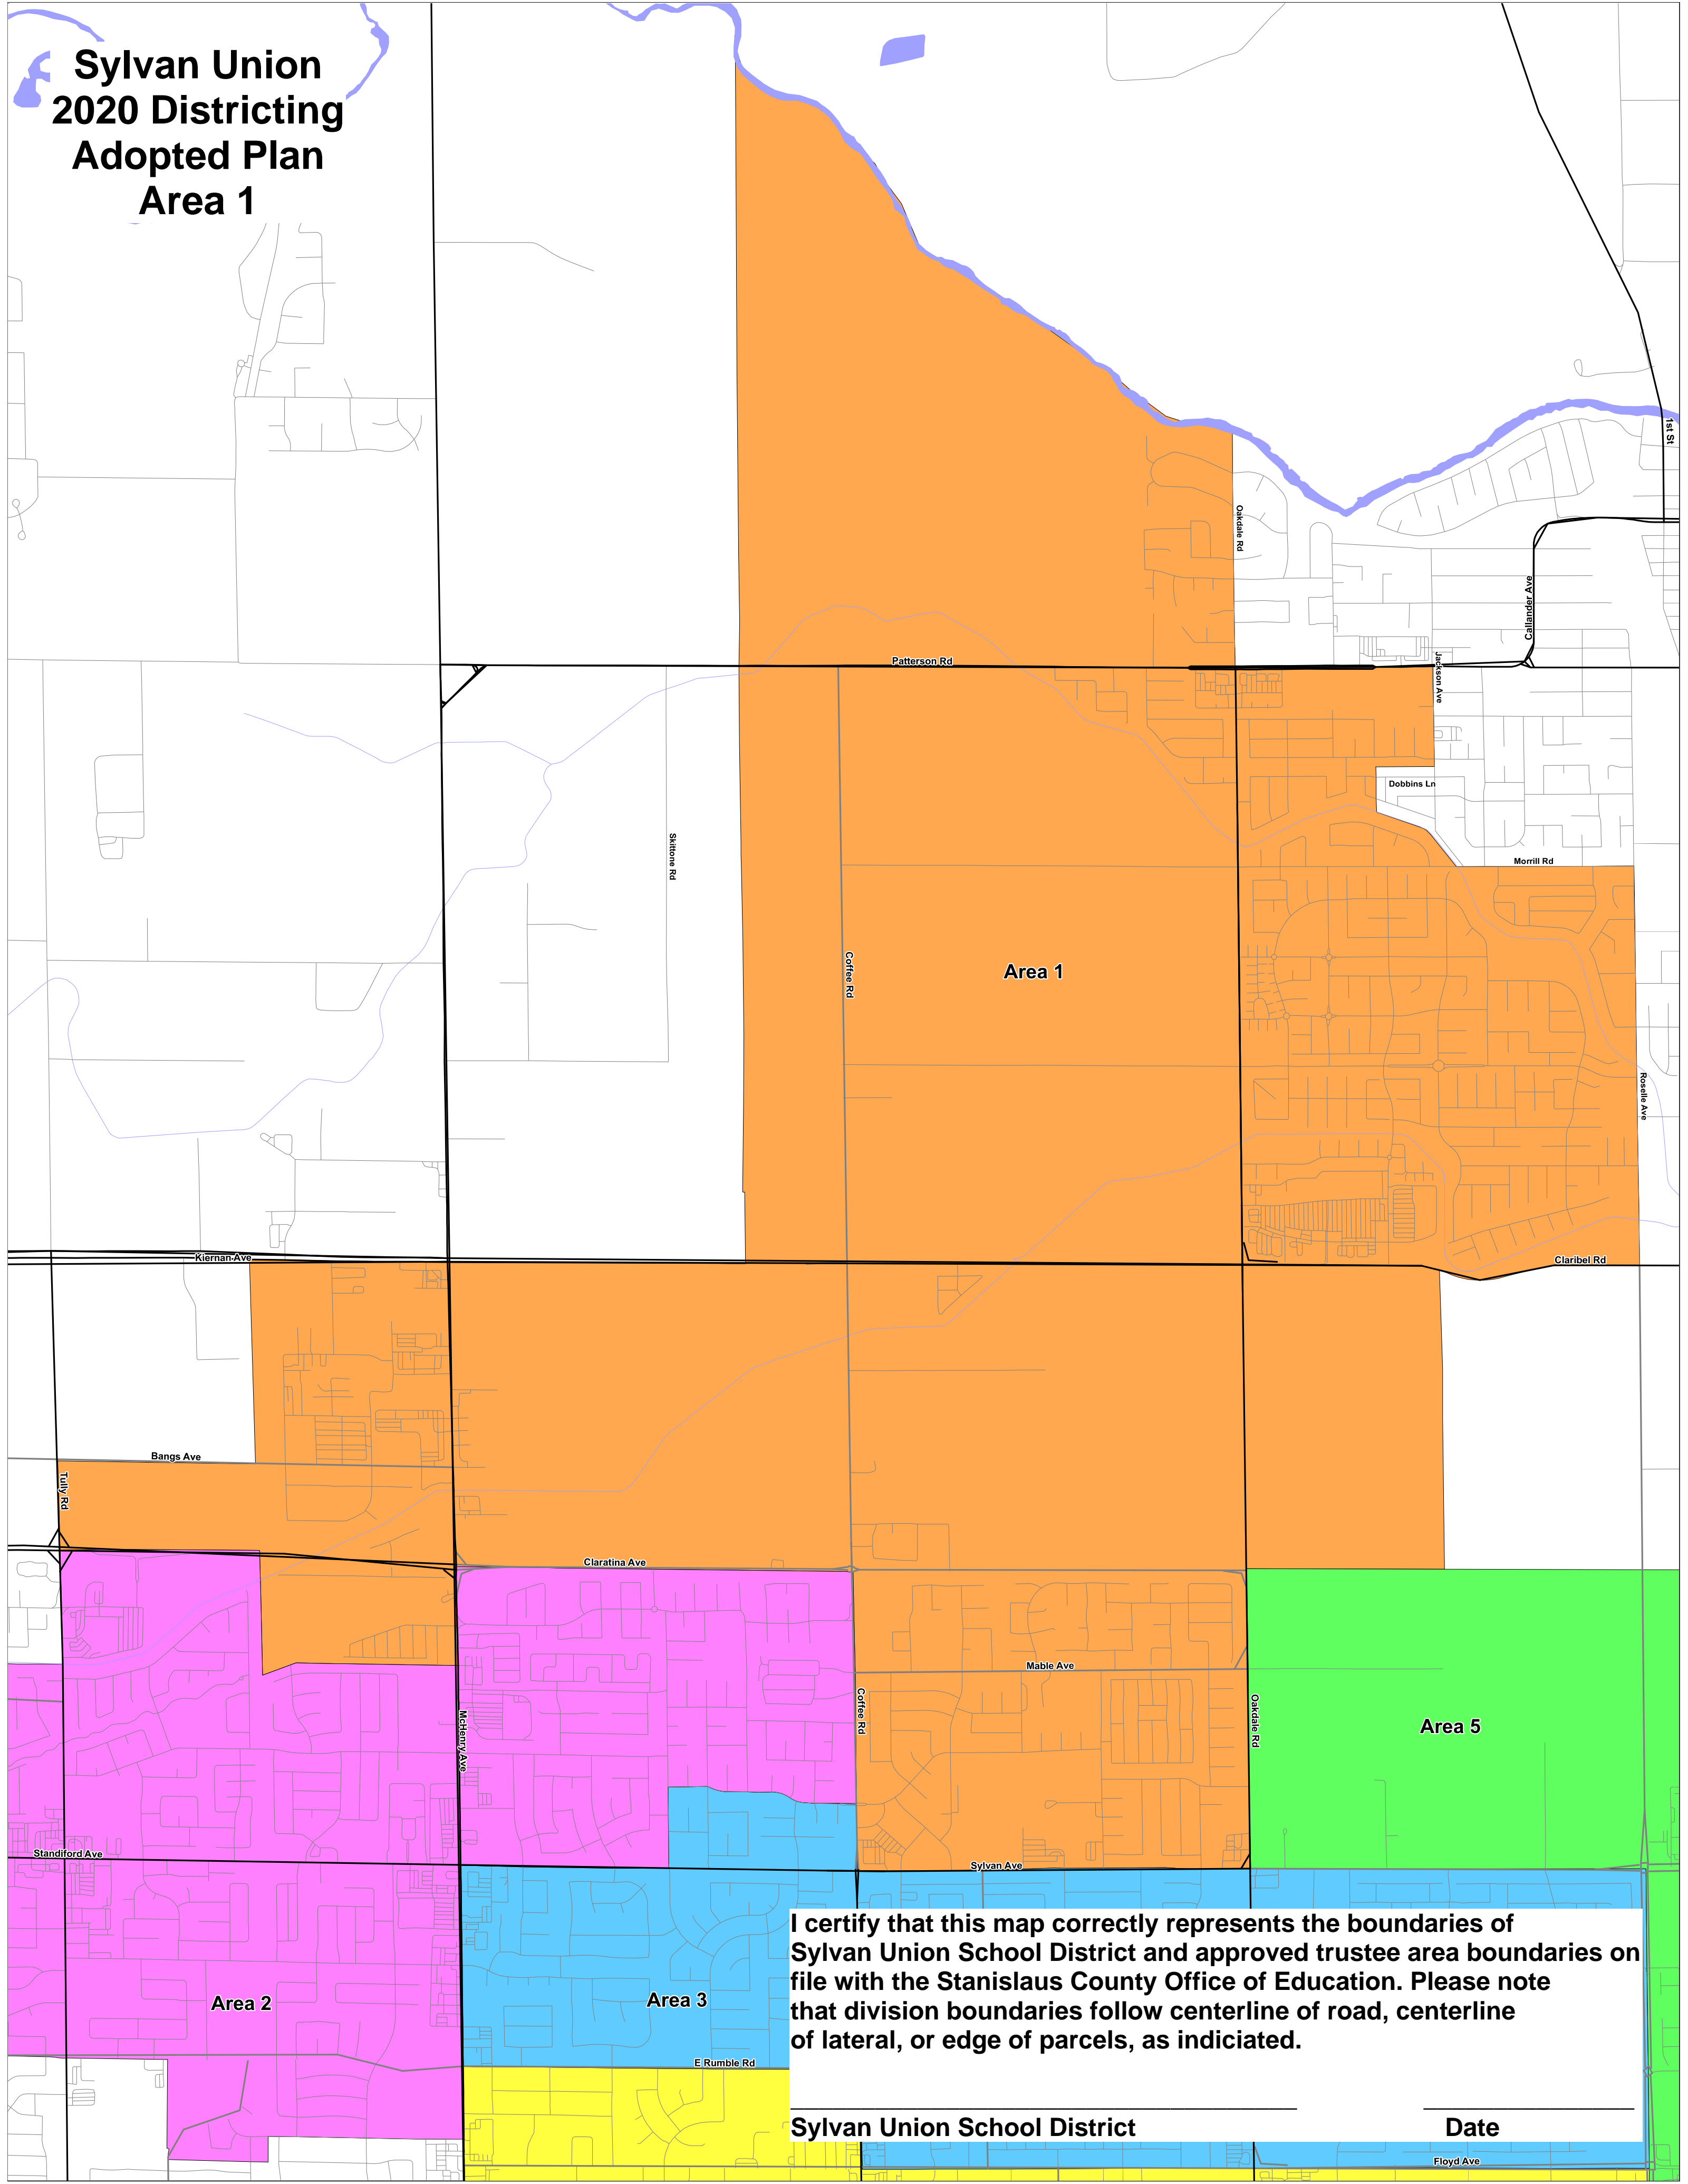

Sylvan Union 2020 Districting Adopted Plan Area 1

I certify that this map correctly represents the boundaries of Sylvan Union School District and approved trustee area boundaries on file with the Stanislaus County Office of Education. Please note that division boundaries follow centerline of road, centerline of lateral, or edge of parcels, as indicated.

Sylvan Union School District

Date

Floyd Ave